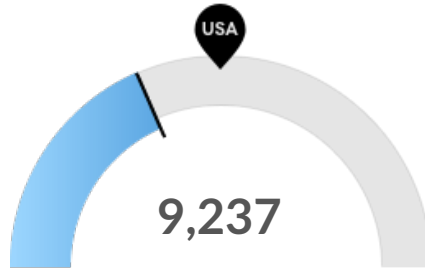

## Population Trends

As of 2021 the region's population **increased by 6.3%** since 2016, growing by 2,827. Population is expected to **increase by 7.2%** between 2021 and 2026, adding 3,391.

Timeframe	Population
2016	44,544
2017	44,842
2018	45,428
2019	46,455
2020	46,708
2021	47,371
2022	48,022
2023	48,687
2024	49,363
2025	50,058
2026	50,762

## Job Trends

From 2016 to 2021, jobs increased by 0.0% in Ceres, CA (in Stanislaus county) (ZIP 95307) from 17,328 to **17,336**. This change outpaced the national growth rate of 0.4% by 0.4%.

Timeframe	Jobs
2016	17,328
2017	17,387
2018	17,630
2019	17,875
2020	17,280
2021	17,336
2022	17,426
2023	17,508
2024	17,583
2025	17,653
2026	17,713

## Population Characteristics

**Millennials**

Ceres, CA (in Stanislaus county) (ZIP 95307) has 10,238 millennials (ages 25-39). The national average for an area this size is 9,625.

**Retiring Soon**

Retirement risk is low in Ceres, CA (in Stanislaus county) (ZIP 95307). The national average for an area this size is 13,902 people 55 or older, while there are 9,237 here.