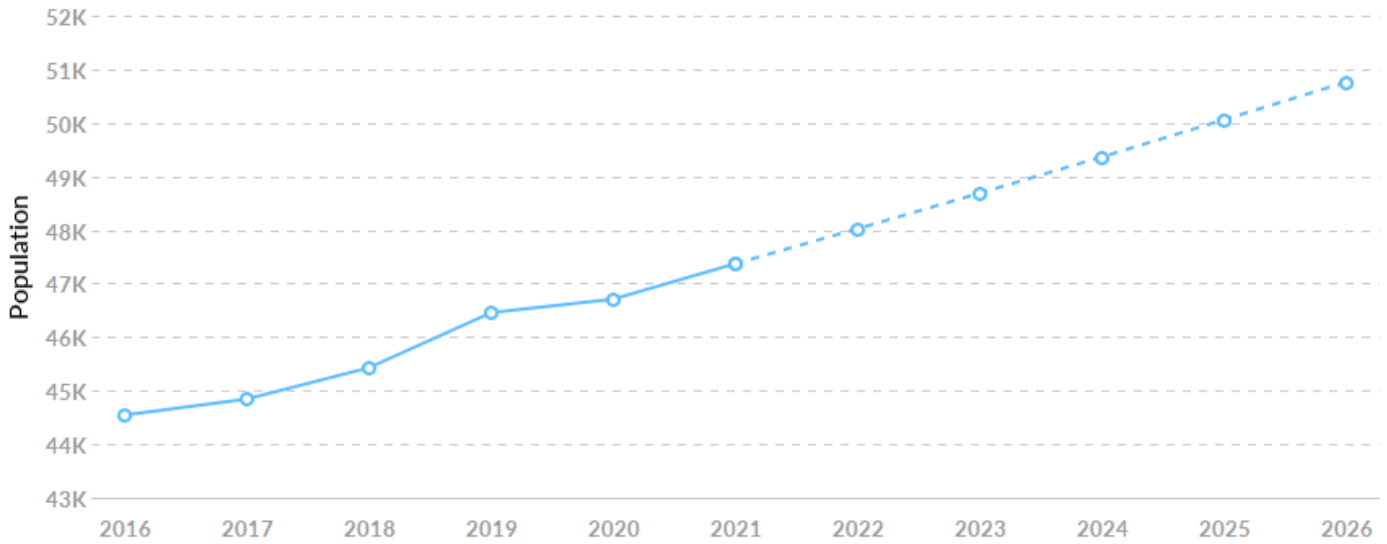

## Economy Overview

47,371

Population (2021)

Population **grew by 2,827** over the last 5 years and is projected to **grow by 3,391** over the next 5 years.

17,336

Total Regional Employment

Jobs **grew by 8** over the last 5 years and are projected to **grow by 378** over the next 5 years.

## Nov 2021 Labor Force Breakdown

Population breakdown data is not available at the ZIP level. Please choose a different region to see this data.

## Educational Attainment

Educational attainment data is not available at the ZIP level. Please choose a different region to see this data.

## Population Trends

As of 2021 the region's population **increased by 6.3%** since 2016, growing by 2,827. Population is expected to **increase by 7.2%** between 2021 and 2026, adding 3,391.

Timeframe	Population
2016	44,544
2017	44,842
2018	45,428
2019	46,455
2020	46,708
2021	47,371
2022	48,022
2023	48,687
2024	49,363
2025	50,058
2026	50,762