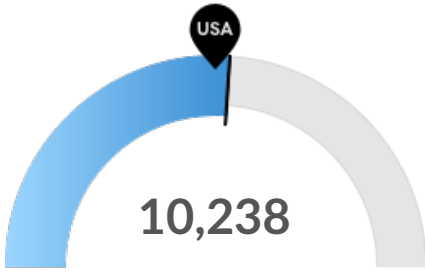

## Economy Overview

47,371

Population (2021)

Population **grew by 2,827** over the last 5 years and is projected to **grow by 3,391** over the next 5 years.

17,336

Total Regional Employment

Jobs **grew by 8** over the last 5 years and are projected to **grow by 378** over the next 5 years.

## Population Trends

As of 2021 the region's population **increased by 6.3%** since 2016, growing by 2,827. Population is expected to **increase by 7.2%** between 2021 and 2026, adding 3,391.

Timeframe	Population
2016	44,544
2017	44,842
2018	45,428
2019	46,455
2020	46,708
2021	47,371
2022	48,022
2023	48,687
2024	49,363
2025	50,058
2026	50,762

## Job Trends

From 2016 to 2021, jobs increased by 0.0% in Ceres, CA (in Stanislaus county) (ZIP 95307) from 17,328 to **17,336**. This change outpaced the national growth rate of 0.4% by 0.4%.

Timeframe	Jobs
2016	17,328
2017	17,387
2018	17,630
2019	17,875
2020	17,280
2021	17,336
2022	17,426
2023	17,508
2024	17,583
2025	17,653
2026	17,713

## Population Characteristics

**Millennials**

Ceres, CA (in Stanislaus county) (ZIP 95307) has 10,238 millennials (ages 25-39). The national average for an area this size is 9,625.

**Retiring Soon**

Retirement risk is low in Ceres, CA (in Stanislaus county) (ZIP 95307). The national average for an area this size is 13,902 people 55 or older, while there are 9,237 here.