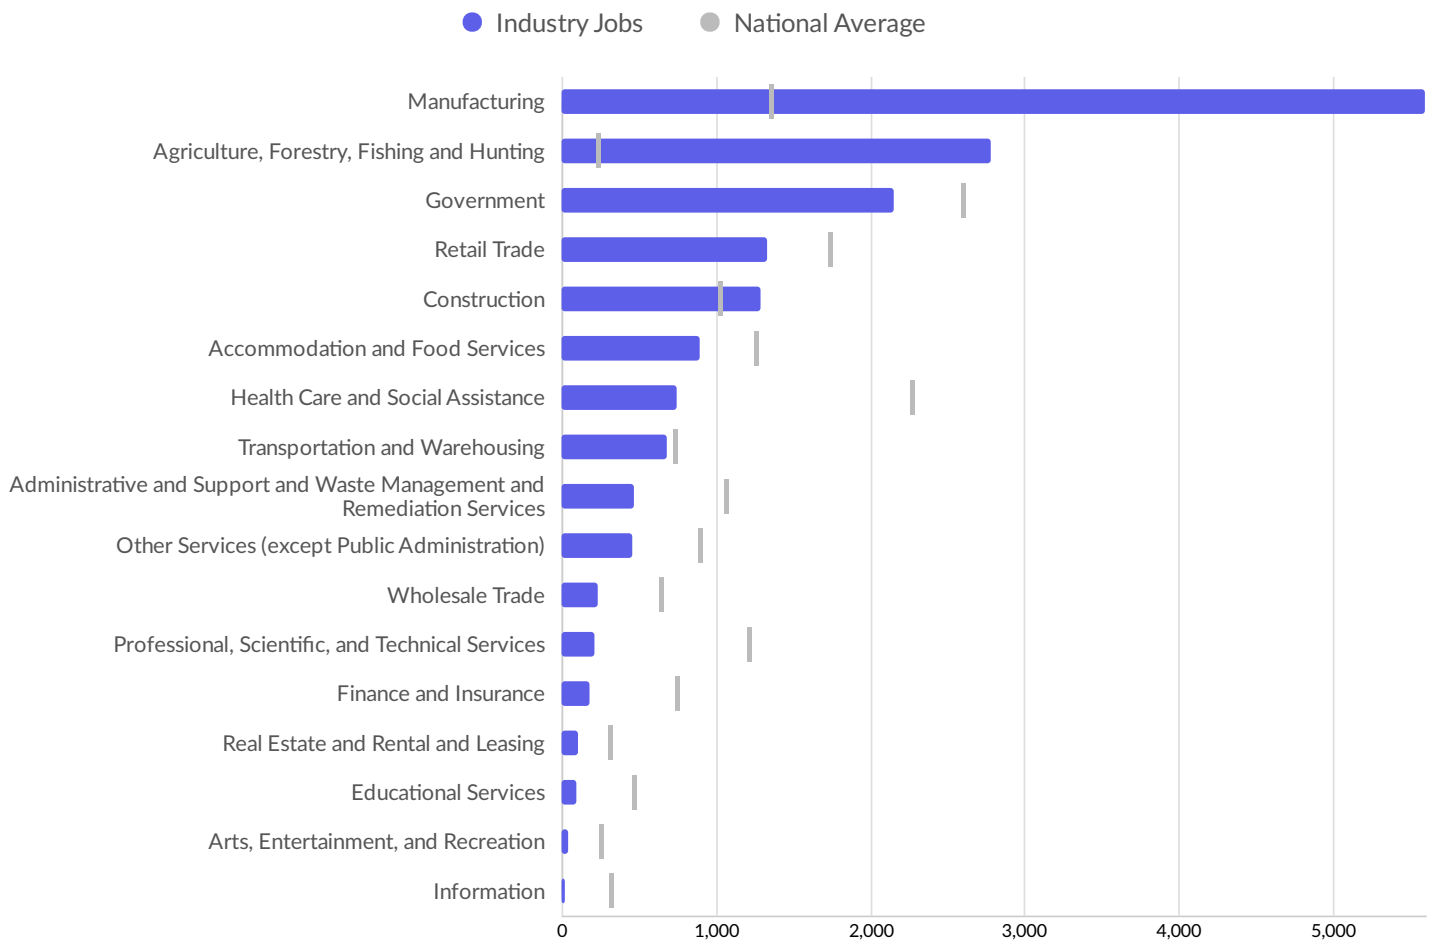

Industry Characteristics

Largest Industries