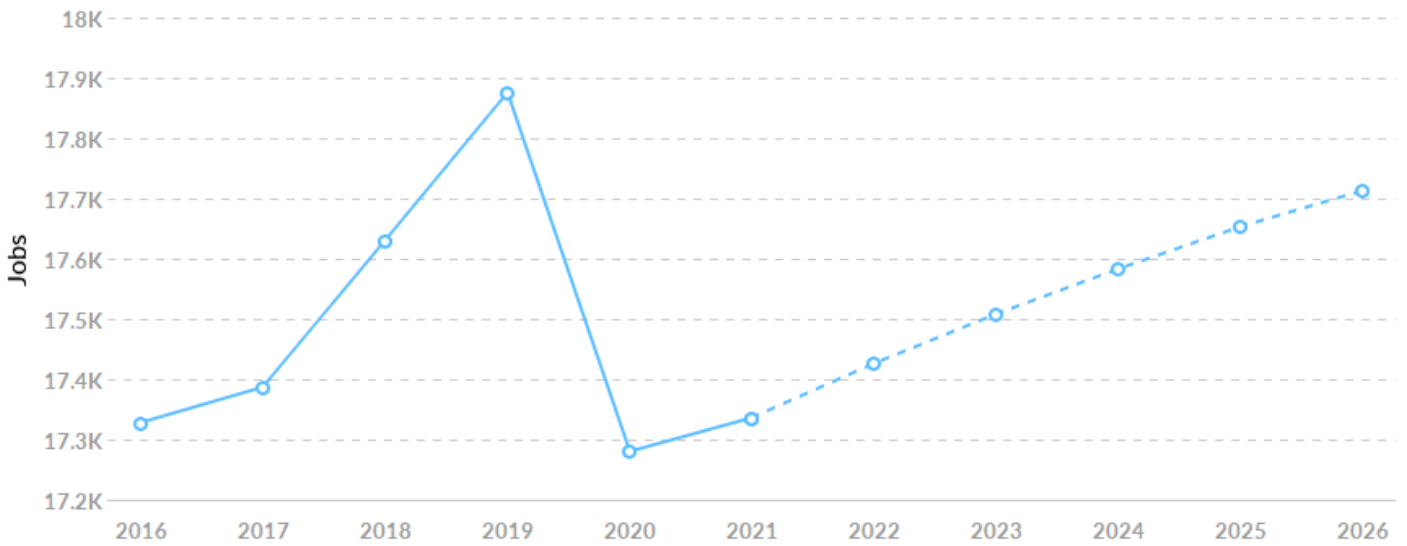

Job Trends

From 2016 to 2021, jobs increased by 0.0% in Ceres, CA (in Stanislaus county) (ZIP 95307) from 17,328 to **17,336**. This change outpaced the national growth rate of 0.4% by 0.4%.

Timeframe	Jobs
2016	17,328
2017	17,387
2018	17,630
2019	17,875
2020	17,280
2021	17,336
2022	17,426
2023	17,508
2024	17,583
2025	17,653
2026	17,713