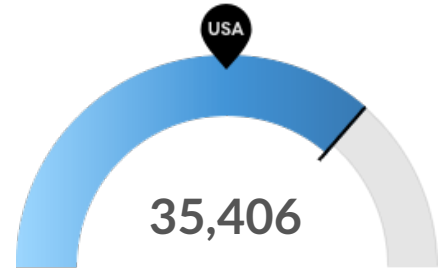

## Population Trends

As of 2021 the region's population **increased by 6.3%** since 2016, growing by 2,827. Population is expected to **increase by 7.2%** between 2021 and 2026, adding 3,391.

Timeframe	Population
2016	44,544
2017	44,842
2018	45,428
2019	46,455
2020	46,708
2021	47,371
2022	48,022
2023	48,687
2024	49,363
2025	50,058
2026	50,762

## Job Trends

From 2016 to 2021, jobs increased by 0.0% in Ceres, CA (in Stanislaus county) (ZIP 95307) from 17,328 to **17,336**. This change outpaced the national growth rate of 0.4% by 0.4%.

Timeframe	Jobs
2016	17,328
2017	17,387
2018	17,630
2019	17,875
2020	17,280
2021	17,336
2022	17,426
2023	17,508
2024	17,583
2025	17,653
2026	17,713

## Population Characteristics

**Millennials**

Ceres, CA (in Stanislaus county) (ZIP 95307) has 10,238 millennials (ages 25-39). The national average for an area this size is 9,625.

**Retiring Soon**

Retirement risk is low in Ceres, CA (in Stanislaus county) (ZIP 95307). The national average for an area this size is 13,902 people 55 or older, while there are 9,237 here.

**Racial Diversity**

Racial diversity is high in Ceres, CA (in Stanislaus county) (ZIP 95307). The national average for an area this size is 18,813 racially diverse people, while there are 35,406 here.