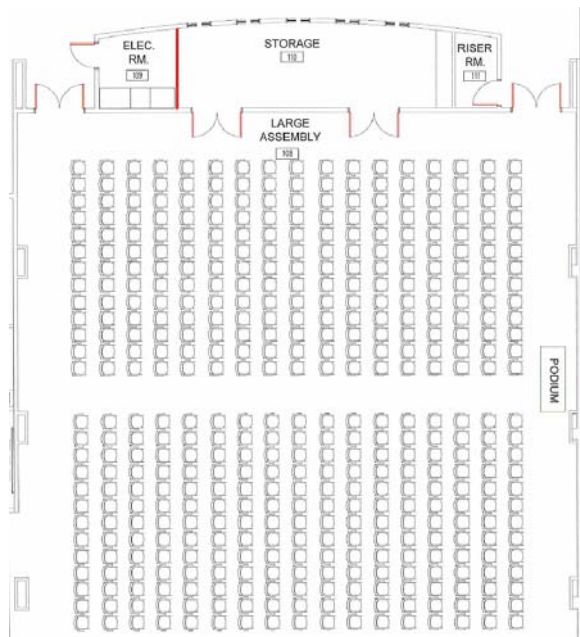

# Assembly Room Schematics

## Large Assembly

**Round**

**Tables**  
 (26) 60" Round  
 (4) 3' X 6' Rectangular

Dance Space  
 Max Capacity-108

**Mixed**

**Tables**  
 (6) 60" Round  
 (28) 3' X 8' Rectangular  
 (1) 3' X 6' Rectangular

Dance Space  
 Max Capacity-252

**Theater**

Max Capacity-449

**Conference**

**Tables**  
 (24) 3' X 8' Rectangular

Max Capacity-312