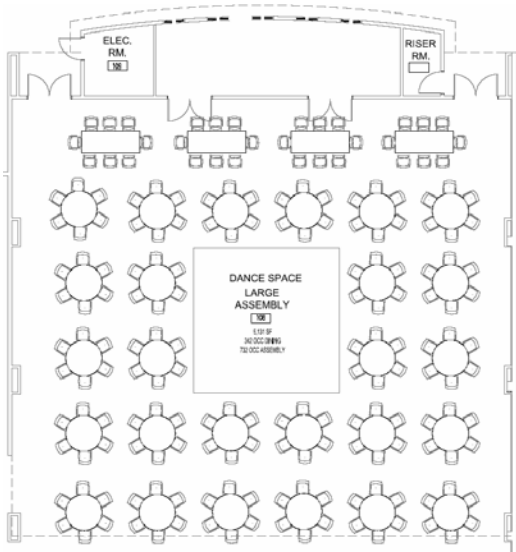

# Assembly Room Schematics

## Large Assembly

**Round**

**Tables**  
 (26) 60" Round  
 (4) 3' X 6' Rectangular

Dance Space  
 Max Capacity-108

**Mixed**

**Tables**  
 (6) 60" Round  
 (28) 3' X 8' Rectangular  
 (1) 3' X 6' Rectangular

Dance Space  
 Max Capacity-252

**Theater**

Max Capacity-449

**Conference**

**Tables**  
 (24) 3' X 8' Rectangular

Max Capacity-312