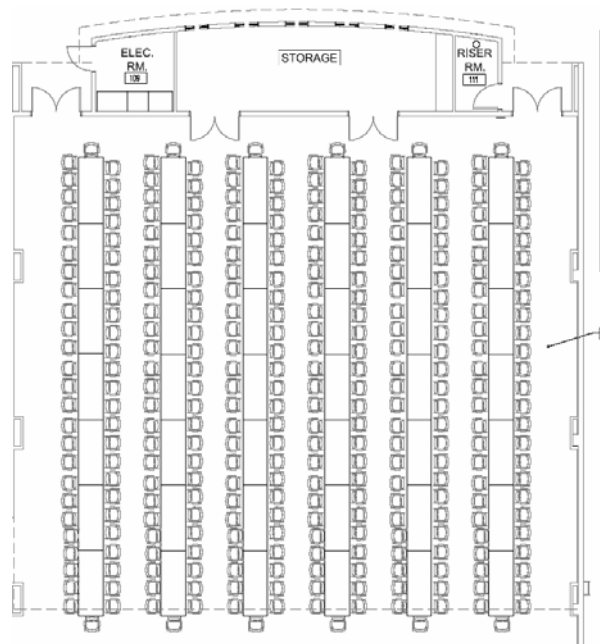

# Assembly Room Schematics

## Large Assembly

**Round**

**Tables**  
 (26) 60" Round  
 (4) 3' X 6' Rectangular

Dance Space  
 Max Capacity-108

**Mixed**

**Tables**  
 (6) 60" Round  
 (28) 3' X 8' Rectangular  
 (1) 3' X 6' Rectangular

Dance Space  
 Max Capacity-252

**Theater**

Max Capacity-449

**Conference**

**Tables**  
 (24) 3' X 8' Rectangular

Max Capacity-312