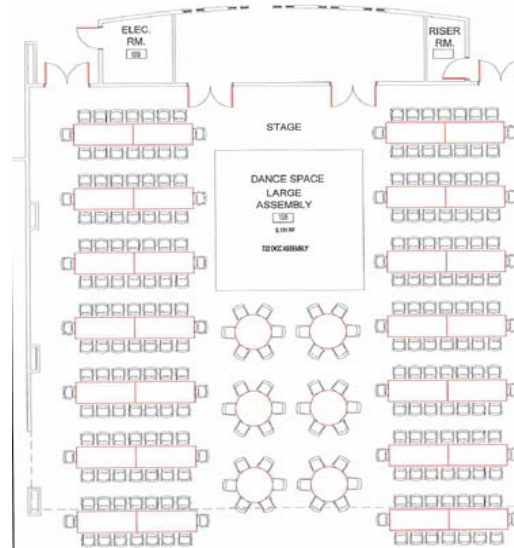

# Assembly Room Schematics

## Large Assembly

**Round**

**Tables**  
 (26) 60" Round  
 (4) 3' X 6' Rectangular

Dance Space  
 Max Capacity-108

**Mixed**

**Tables**  
 (6) 60" Round  
 (28) 3' X 8' Rectangular  
 (1) 3' X 6' Rectangular

Dance Space  
 Max Capacity-252

**Theater**

Max Capacity-449

**Conference**

**Tables**  
 (24) 3' X 8' Rectangular

Max Capacity-312