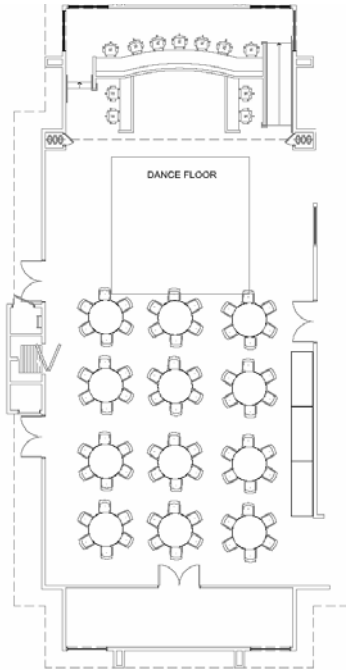

Small Assembly

NOTE:
1. 204 CAPACITY

* 6' RECT. TABLES
APACITY

Round

Tables

(12) 60" Round Tables

Max Capacity 72
Optional Dance Floor

Mixed

Tables

(4) 60" Round
(12) 3'x 6' Rectangular
(3) 3' X 8' Rectangular

Optional Dance Floor
Max Capacity-102

Theater

Max Capacity-204

Conference

Tables

(24) 3' X 6' Rectangular

Max Capacity-150