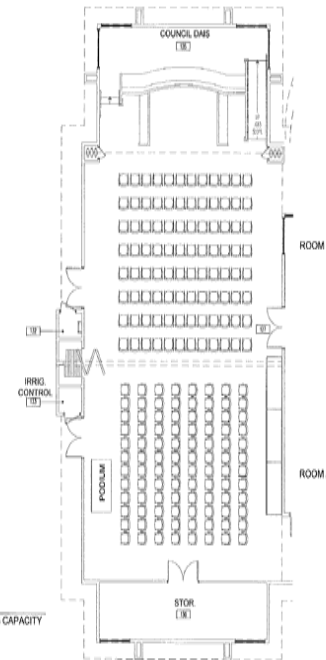

Small Assembly

NOTE:
1. 204 CAPACITY

* 6' RECT. TABLES
APACITY

Round

Tables

(12) 60" Round Tables

Max Capacity 72
Optional Dance Floor

Mixed

Tables

(4) 60" Round
(12) 3'x 6' Rectangular
(3) 3' X 8' Rectangular

Optional Dance Floor
Max Capacity-102

Theater

Max Capacity-204

Conference

Tables

(24) 3' X 6' Rectangular

Max Capacity-150