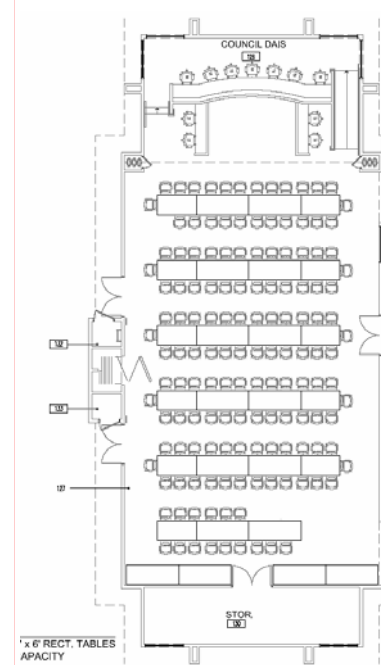

Small Assembly

NOTE:
1. 204 CAPACITY

* 6' RECT. TABLES
APACITY

Round

Tables

(12) 60" Round Tables

Max Capacity 72
Optional Dance Floor

Mixed

Tables

(4) 60" Round
(12) 3'x 6' Rectangular
(3) 3' X 8' Rectangular

Optional Dance Floor
Max Capacity-102

Theater

Max Capacity-204

Conference

Tables

(24) 3' X 6' Rectangular

Max Capacity-150