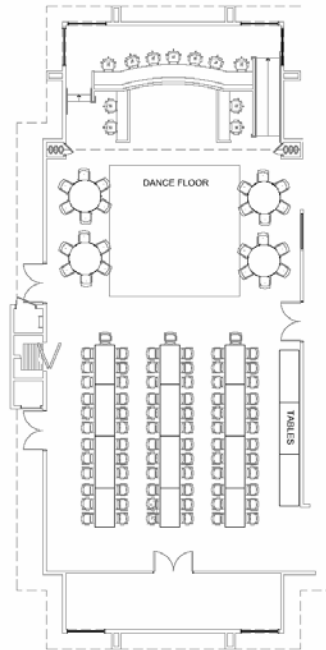

Small Assembly

NOTE:
1. 204 CAPACITY

* 6' RECT. TABLES
APACITY

Round

Tables

(12) 60" Round Tables

Max Capacity 72
Optional Dance Floor

Mixed

Tables

(4) 60" Round
(12) 3'x 6' Rectangular
(3) 3' X 8' Rectangular

Optional Dance Floor
Max Capacity-102

Theater

Max Capacity-204

Conference

Tables

(24) 3' X 6' Rectangular

Max Capacity-150